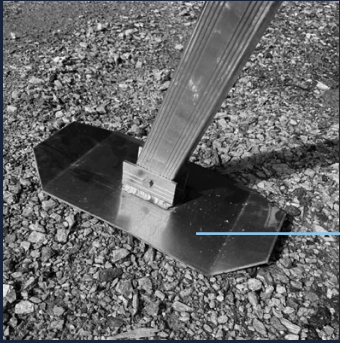

Designed to make a difference

Design and manufacture 100% «made in Canada»

100% stainless materials

80% welded and assembled in the factory for enhanced strength and stability

Longer and thicker legs for improved stability.

WHAT SETS US APART QUALITY THAT SHOWS

100% stainless materials
- bronze, acetal, steel,
aluminum.

Pivoting pads for
enhanced stability.

GUIDE

SUPPORT

Guides and supports included
with all our boat lifts.

Aluminum boat stands
coated with plastic/rubber.