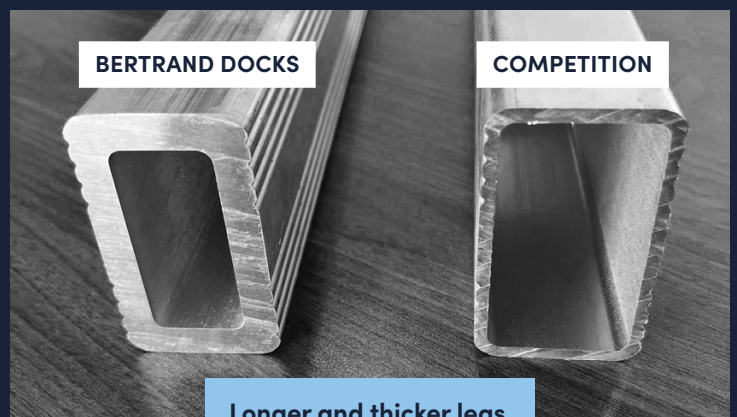

Designed to make a difference

Design and manufacture 100% «made in Canada»

100% stainless materials

80% welded and assembled in the factory for enhanced strength and stability

Longer and thicker legs for improved stability.