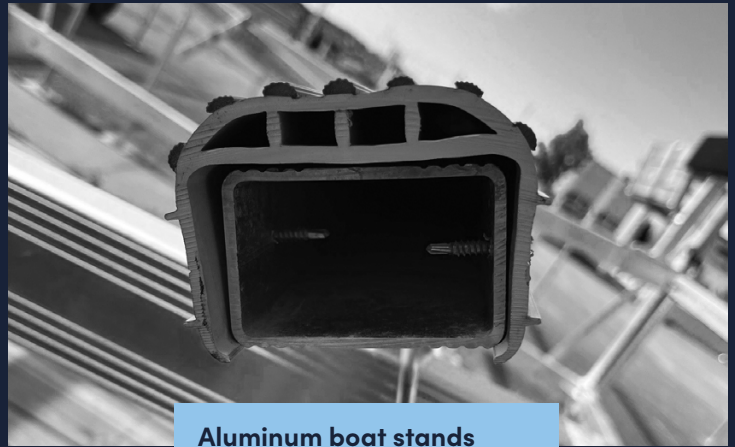

WHAT SETS US APART QUALITY THAT SHOWS

100% stainless materials
- bronze, acetal, steel,
aluminum.

Pivoting pads for
enhanced stability.

GUIDE

SUPPORT

Guides and supports included
with all our boat lifts.

Aluminum boat stands
coated with plastic/rubber.